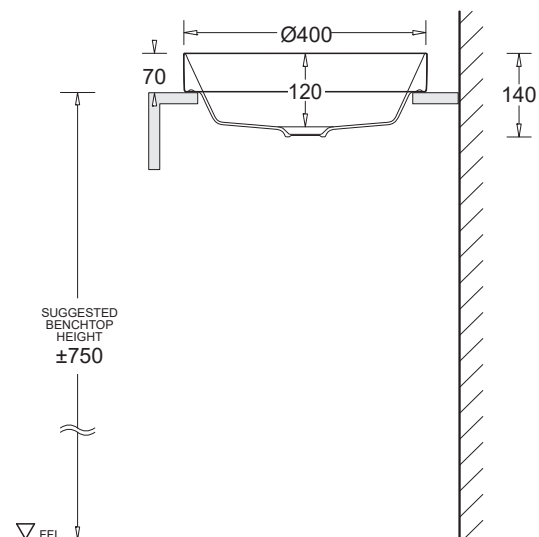

ROUND SEMI-INSET VESSEL 400mm diam.

CODE: JBSG640.PW6

FEATURES

- Contemporary vitreous china vessel with fine lines
- Modern semi-inset style
- Countertop fitting permits benchtop or wall tapware mounting options
- 32mm plug and waste
- 9.3L bowl capacity

COMPONENTS

Gemelli round semi-inset vessel	JBSG640
32mm Pop-up waste	PW6

WARRANTY

Vitreous china 25 years replacement
-refer to T&Cs at www.johnsonsuiss.com.au

PRODUCT DIMENSIONS

NOTE:
BASIN MAY BE SEALED TO COUNTER
TOP USING ACETIC CURE SILICONE
SEALANT
DO NOT USE EPOXY ADHESIVES

TECHNICAL DATA SHEET

SUPERSEDES ALL PREVIOUS ISSUES

All dimensions are in millimetres and are subject to normal manufacturing variation.
As product development is ongoing BPA reserves the right to vary specifications without notice.
Bathroom Products Australia Pty Ltd ABN 87 079 297 617
1023