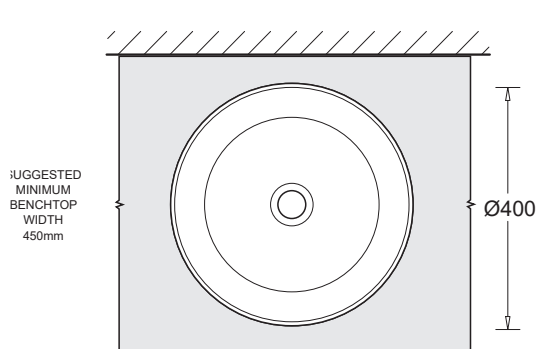

ROUND SEMI-INSET VESSEL 400mm diam.

CODE: JBSG640.PW6

FEATURES

- Contemporary vitreous china vessel with fine lines
- Modern semi-inset style
- Countertop fitting permits benchtop or wall tapware mounting options
- 32mm plug and waste
- 9.3L bowl capacity

COMPONENTS

Gemelli round semi-inset vessel	JBSG640
32mm Pop-up waste	PW6

WARRANTY

Vitreous china 25 years replacement
-refer to T&Cs at www.johnsonsuiss.com.au

PRODUCT DIMENSIONS

NOTE:
BASIN MAY BE SEALED TO COUNTER
TOP USING ACETIC CURE SILICONE
SEALANT
DO NOT USE EPOXY ADHESIVES

TECHNICAL DATA SHEET

SUPERSEDES ALL PREVIOUS ISSUES

All dimensions are in millimetres and are subject to normal manufacturing variation.
As product development is ongoing BPA reserves the right to vary specifications without notice.
Bathroom Products Australia Pty Ltd ABN 87 079 297 617
1023