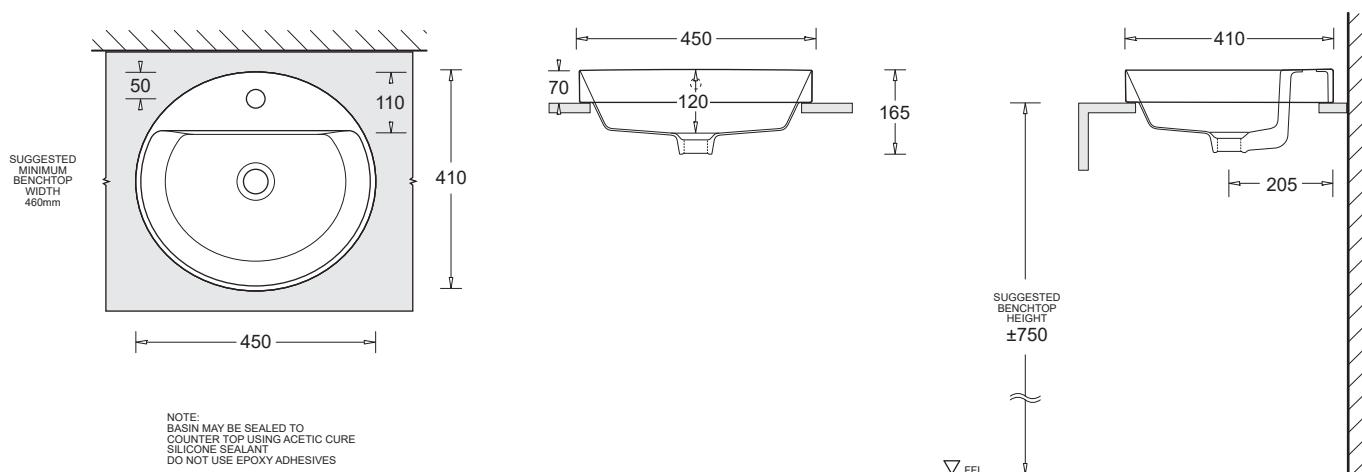

GEMELLI

OVAL SEMI-INSET VESSEL 450 x 410mm

CODE: JBSG645.1.PW6

FEATURES

- Contemporary oval vitreous china vessel with fine lines
- Modern semi-inset style
- Countertop fitting permits benchtop or wall tapware mounting options
- 32mm plug and waste
- 4.9L bowl capacity

COMPONENTS

Gemelli oval semi-inset vessel	JBSG640
32mm Pop-up waste	PW6

WARRANTY

Vitreous china 25 years replacement
-refer to T&Cs at www.johnsonsuiss.com.au

PRODUCT DIMENSIONS

TECHNICAL DATA SHEET

SUPERSEDES ALL PREVIOUS ISSUES

All dimensions are in millimetres and are subject to normal manufacturing variation.
As product development is ongoing BPA reserves the right to vary specifications without notice.
Bathroom Products Australia Pty Ltd ABN 87 079 297 617
1023