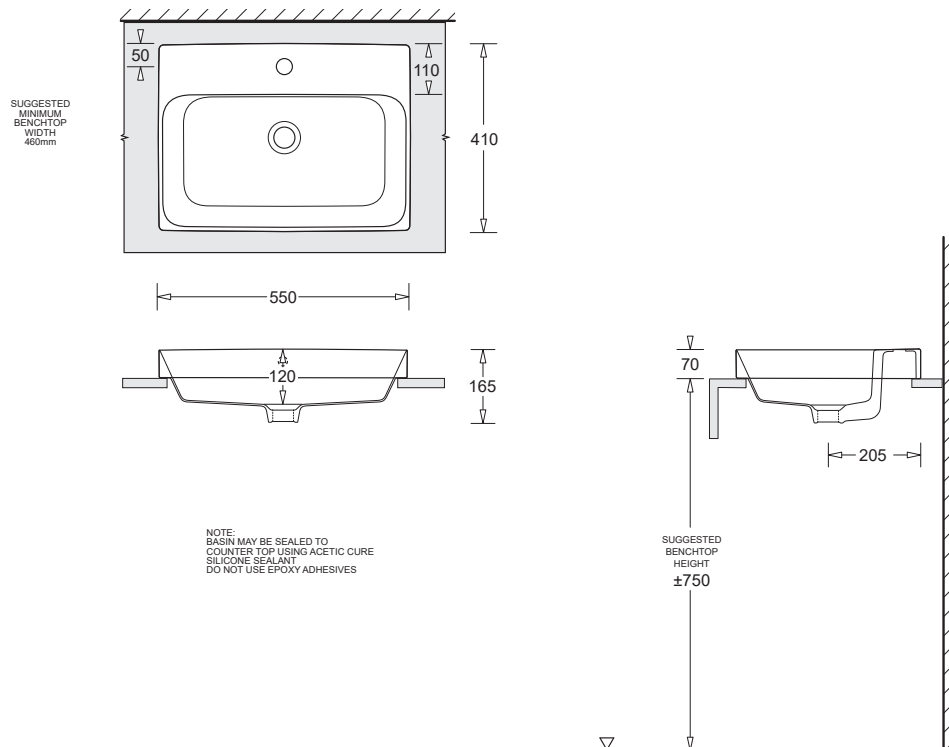

RECTANGULAR SEMI-INSET BASIN 550 x 410mm

CODE: JBSG655.1.PW5

FEATURES

- Attractive vitreous china basin
- Basin designed for semi-inset counter top installation
- Standard overflow and 1 taphole
- 32mm plug and waste
- 8.4L bowl capacity

COMPONENTS

Gemelli rectangular semi-inset basin	JBSG655.1
32mm Pop-up waste - Chrome	PW5

WARRANTY

Vitreous china 25 years replacement
-refer to T&Cs at www.johnsonsuiss.com.au

PRODUCT DIMENSIONS

TECHNICAL DATA SHEET

SUPERSEDES ALL PREVIOUS ISSUES

All dimensions are in millimetres and are subject to normal manufacturing variation.
As product development is ongoing BPA reserves the right to vary specifications without notice.
Bathroom Products Australia Pty Ltd ABN 87 079 297 617
1023