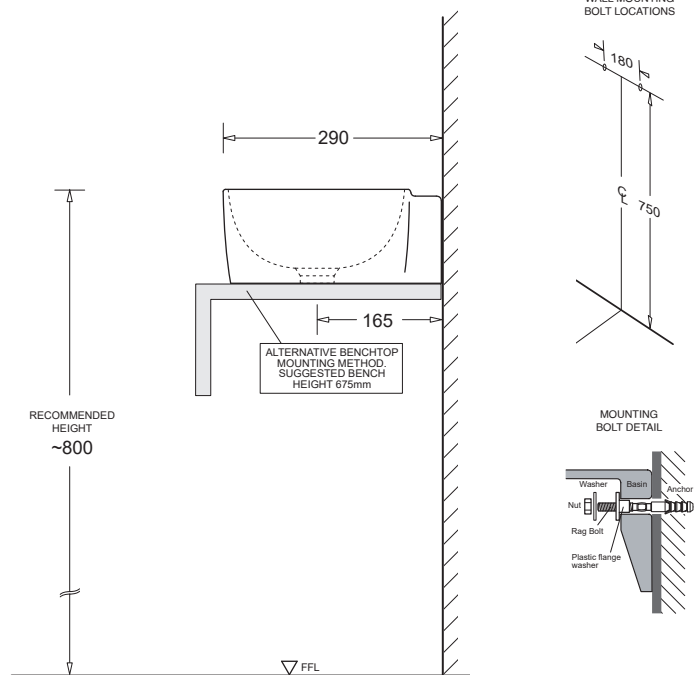

GEMELLI COMPACT

COMPACT BASIN
400 x 290mm

CODE: JBSG840.1.1.PW6

FEATURES

- Contemporary vitreous china basin with fine lines
- Countertop mounting permits wall or benchtop tapware options
- Available with 1 taphole
- 32mm waste outlet with decorative ceramic cover cap
- 8.1L bowl capacity

COMPONENTS

Gemelli Compact basin	JBSG840.1
32mm pop-up waste - Chrome	PW6
Installation kit (Rag bolts)	X022

WARRANTY

Vitreous china 25 years replacement
-refer to T&Cs at www.johnsonsuiss.com.au

PRODUCT DIMENSIONS

TECHNICAL DATA SHEET

SUPERSEDES ALL PREVIOUS ISSUES

All dimensions are in millimetres and are subject to normal manufacturing variation.
As product development is ongoing BPA reserves the right to vary specifications without notice.
Bathroom Products Australia Pty Ltd ABN 87 079 297 617
1023