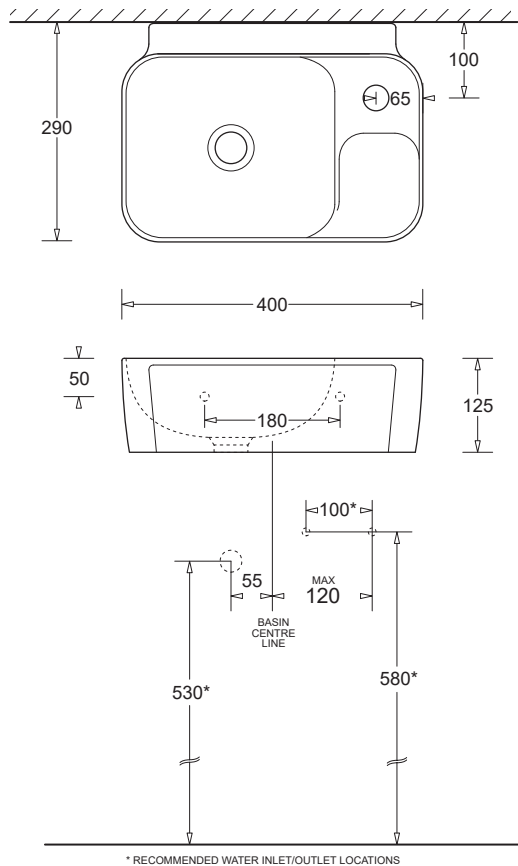

GEMELLI COMPACT

COMPACT BASIN
400 x 290mm

CODE: JBSG840.1.1.PW6

FEATURES

- Contemporary vitreous china basin with fine lines
- Countertop mounting permits wall or benchtop tapware options
- Available with 1 taphole
- 32mm waste outlet with decorative ceramic cover cap
- 8.1L bowl capacity

COMPONENTS

Gemelli Compact basin	JBSG840.1
32mm pop-up waste - Chrome	PW6
Installation kit (Rag bolts)	X022

WARRANTY

Vitreous china 25 years replacement
-refer to T&Cs at www.johnsonsuiss.com.au

PRODUCT DIMENSIONS

TECHNICAL DATA SHEET

SUPERSEDES ALL PREVIOUS ISSUES

All dimensions are in millimetres and are subject to normal manufacturing variation.
As product development is ongoing BPA reserves the right to vary specifications without notice.
Bathroom Products Australia Pty Ltd ABN 87 079 297 617
1023