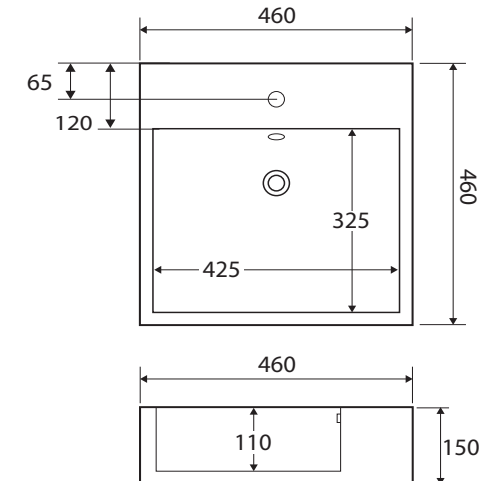

## ABOVE COUNTER BASIN

### Features

- Fully vitreous china
- Glazed on the back side
- One tap hole with overflow
- Requires 32 mm waste with overflow (not included)
- Capacity: 10 litres

While we aim to ensure specifications are correct at the time of publication, Fienza reserves the right to make modifications without prior notice. Physical colour may vary from image shown. All measurements are shown in millimetres. For ceramic products, please allow +/- 10 mm tolerance for manufacturing variance. Always use physical product measurements for mark-ups and roughing-in as the technical drawing may differ from actual product received.