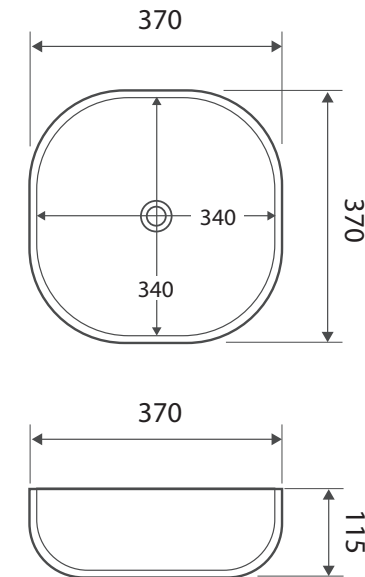

Koko[®] 370

ABOVE COUNTER BASIN

Features

- Soft square, thin edge design
- Fully vitreous china
- Glazed on the back side
- No tap hole or overflow
- Requires 32 mm waste without overflow (not included)
- Capacity: 6.1 litres

While we aim to ensure specifications are correct at the time of publication, Fienza reserves the right to make modifications without prior notice. Physical colour may vary from image shown. All measurements are shown in millimetres. For ceramic products, please allow +/- 10 mm tolerance for manufacturing variance. Always use physical product measurements for mark-ups and roughing-in as the technical drawing may differ from actual product received.