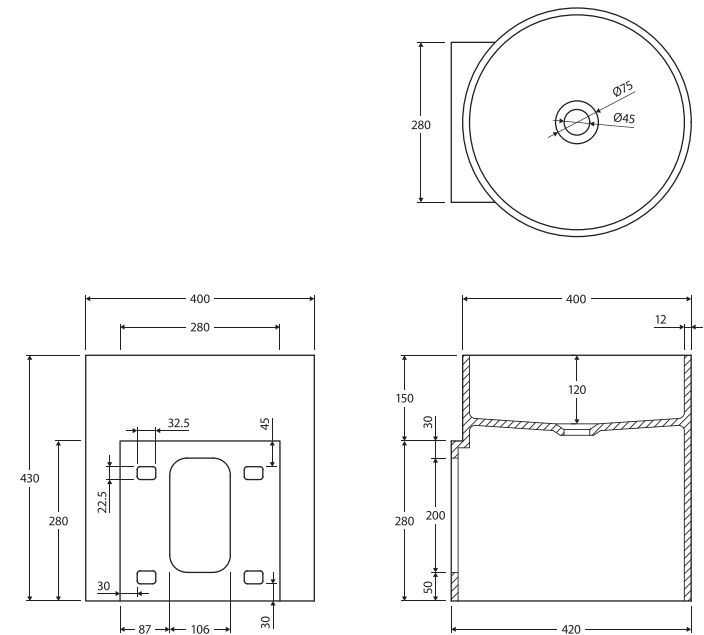

LIVO WALL-HUNG BASIN

Features

- Cast stone solid surface
- No tap hole or overflow
- Requires 40mm waste without overflow (not included)
- Wall mounting bolts included
- Capacity: 15 litres
- Net weight: 17 kg

While we aim to ensure specifications are correct at the time of publication, Fienza reserves the right to make modifications without prior notice. Physical colour may vary from image shown. All measurements are shown in millimetres. For ceramic products, please allow +/- 10 mm tolerance for manufacturing variance. Always use physical product measurements for mark-ups and roughing-in as the technical drawing may differ from actual product received.