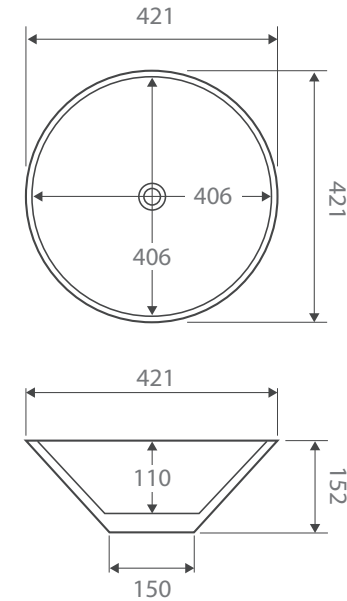

## ABOVE COUNTER BASIN

### Features

- Fully vitreous china
- No tap hole or overflow
- Requires 32 mm waste without overflow (not included)
- Capacity: 9 litres

While we aim to ensure specifications are correct at the time of publication, Fienza reserves the right to make modifications without prior notice. Physical colour may vary from image shown. All measurements are shown in millimetres. For ceramic products, please allow +/- 10 mm tolerance for manufacturing variance. Always use physical product measurements for mark-ups and roughing-in as the technical drawing may differ from actual product received.