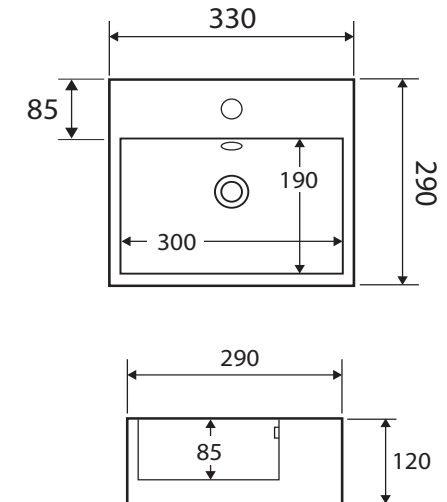

Modena Baby

ABOVE COUNTER BASIN

Features

- Fully vitreous china
- Not suitable to have mirror installed directly behind basin (bolt holes visible on back side)
- Can be wall mounted (bolts included)
- One tap hole, no overflow
- Requires 32 mm waste without overflow (not included)
- Capacity: 4 litres

While we aim to ensure specifications are correct at the time of publication, Fienza reserves the right to make modifications without prior notice. Physical colour may vary from image shown. All measurements are shown in millimetres. For ceramic products, please allow +/- 10 mm tolerance for manufacturing variance. Always use physical product measurements for mark-ups and roughing-in as the technical drawing may differ from actual product received.