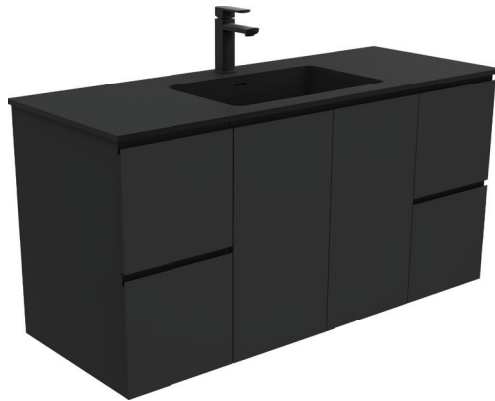

Montana

SOLID SURFACE BASIN-TOP 1200MM

Features

- Rounded rectangle bowl design
- 15 mm thick solid surface
- Matte black finish with unique slate textured surface
- 12 o'clock tap hole as standard (3 tap holes also available)
- Integrated letterbox style overflow
- Requires 32 mm overflow waste (available separately)

Available in

1 tap hole
MON120

3 tap hole
MON120-3

Cleaning & Care

- Wipe with a clean, soft cloth and mild soapy water or non-abrasive bathroom cleaner. Test in an inconspicuous area before cleaning the whole top.
- Avoid placing hot objects, such as hair straighteners, on any surface as these will cause discolouration and marking.
- Spills of hair dye, after-shave lotion, nail polish and remover, aerosol spray and other harsh chemicals should be removed immediately to prevent damage and discolouration. Clean immediately with mild soapy water using a clean, soft cloth.