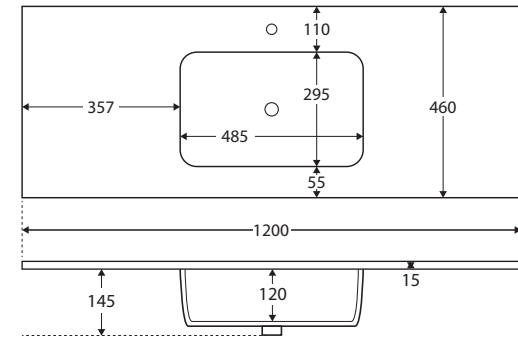

Montana

SOLID SURFACE BASIN-TOP 1200MM

Features

- Rounded rectangle bowl design
- 15 mm thick solid surface
- Matte black finish with unique slate textured surface
- 12 o'clock tap hole as standard (3 tap holes also available)
- Integrated letterbox style overflow
- Requires 32 mm overflow waste (available separately)

Available in

1 tap hole
MON120

3 tap hole
MON120-3

Cleaning & Care

- Wipe with a clean, soft cloth and mild soapy water or non-abrasive bathroom cleaner. Test in an inconspicuous area before cleaning the whole top.
- Avoid placing hot objects, such as hair straighteners, on any surface as these will cause discolouration and marking.
- Spills of hair dye, after-shave lotion, nail polish and remover, aerosol spray and other harsh chemicals should be removed immediately to prevent damage and discolouration. Clean immediately with mild soapy water using a clean, soft cloth.

While we aim to ensure specifications are correct at the time of publication, Fienza reserves the right to make modifications without prior notice. Physical colour may vary from image shown. All measurements are shown in millimetres. Always use physical product measurements for mark-ups and roughing-in as the technical drawing may differ from actual product received. Tapware not included.