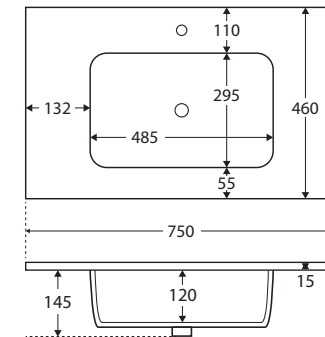

## SOLID SURFACE BASIN-TOP 750MM

### Features

- Rounded rectangle bowl design
- 15 mm thick solid surface
- Matte black finish with unique slate textured surface
- 12 o'clock tap hole as standard (3 tap holes also available)
- Integrated letterbox style overflow
- Requires 32 mm overflow waste (available separately)

While we aim to ensure specifications are correct at the time of publication, Fienza reserves the right to make modifications without prior notice. Physical colour may vary from image shown. All measurements are shown in millimetres. Always use physical product measurements for mark-ups and roughing-in as the technical drawing may differ from actual product received. Tapware not included.