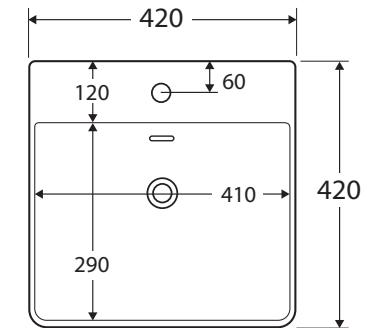

Petra Mini

ABOVE COUNTER BASIN

Features

- Gloss white finish
- Vitreous china
- One or three tap holes, with overflow
- Requires 32 mm overflow waste (not included)
- Not suitable to have mirror installed directly behind basin (bolt holes visible on back side)
- Can be wall-hung - bolts available separately: [UD10](#)

While we aim to ensure specifications are correct at the time of publication, Fienza reserves the right to make modifications without prior notice. Physical colour may vary from image shown. All measurements are shown in millimetres. For ceramic products, please allow +/- 10 mm tolerance for manufacturing variance. Always use physical product measurements for mark-ups and roughing-in as the technical drawing may differ from actual product received.