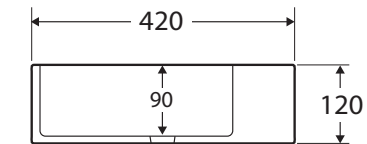

Petra Mini

ABOVE COUNTER BASIN

Features

- Gloss white finish
- Vitreous china
- One or three tap holes, with overflow
- Requires 32 mm overflow waste (not included)
- Not suitable to have mirror installed directly behind basin (bolt holes visible on back side)
- Can be wall-hung - bolts available separately: [UD10](#)

While we aim to ensure specifications are correct at the time of publication, Fienza reserves the right to make modifications without prior notice. Physical colour may vary from image shown. All measurements are shown in millimetres. For ceramic products, please allow +/- 10 mm tolerance for manufacturing variance. Always use physical product measurements for mark-ups and roughing-in as the technical drawing may differ from actual product received.