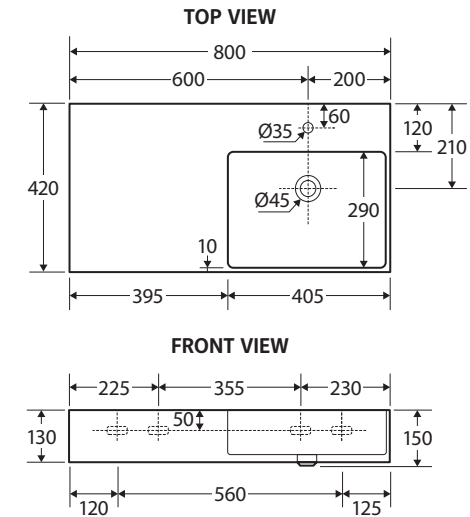

Petra 800

WALL BASIN, RIGHT BOWL

Features

- Can be installed for AS1482.1:2021 Accessible compliance
- Large integrated shelf for extra storage space
- Gloss white finish
- Vitreous china
- One tap hole with overflow
- Requires 32 mm overflow waste (not included)
- Chrome overflow ring and wall mounting bolts included
- Capacity: 6.5 litres

While we aim to ensure specifications are correct at the time of publication, Fienza reserves the right to make modifications without prior notice. Physical colour may vary from image shown. All measurements are shown in millimetres. For ceramic products, please allow +/- 10 mm tolerance for manufacturing variance. Always use physical product measurements for mark-ups and roughing-in as the technical drawing may differ from actual product received.