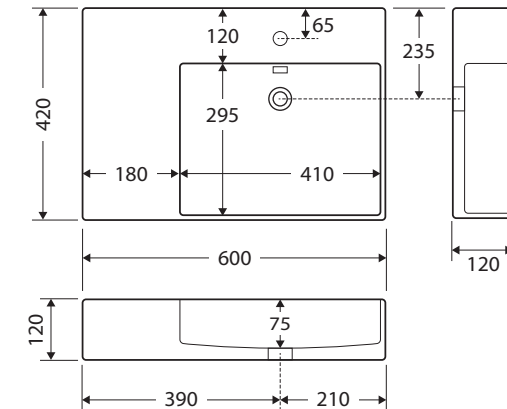

#### Features

- Fully vitreous china
- One tap hole, with overflow
- Requires 32 mm waste, with overflow (not included)
- Wall mounting bolts included

While we aim to ensure specifications are correct at the time of publication, Fienza reserves the right to make modifications without prior notice. Physical colour may vary from image shown. All measurements are shown in millimetres. For ceramic products, please allow +/- 10 mm tolerance for manufacturing variance. Always use physical product measurements for mark-ups and roughing-in as the technical drawing may differ from actual product received.