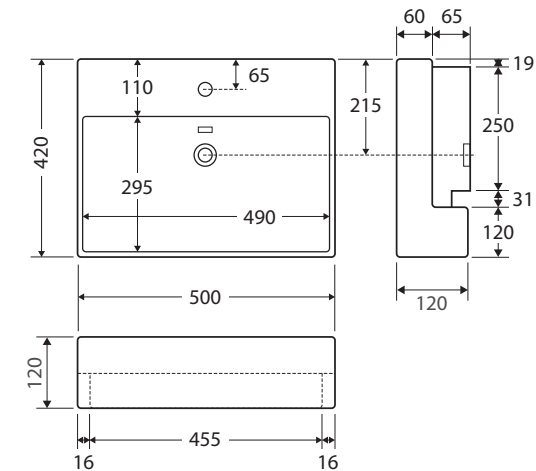

Petra

SEMI-RECESSED BASIN

Features

- Fully vitreous china
- One tap hole, with overflow
- Requires 32 mm waste with overflow (not included)
- Capacity: 7 litres

Please note: Due to the nature of ceramic as a material, small variations in size and shape do occur. Ensure that the measurements of the purchased basin are checked physically BEFORE cutting any counter-top. Specification drawings are a guide only. Fienza will not be held liable for any errors made by external parties when cutting counter-tops.

While we aim to ensure specifications are correct at the time of publication, Fienza reserves the right to make modifications without prior notice. Physical colour may vary from image shown. All measurements are shown in millimetres. For ceramic products, please allow +/- 10 mm tolerance for manufacturing variance. Always use physical product measurements for mark-ups and roughing-in as the technical drawing may differ from actual product received.