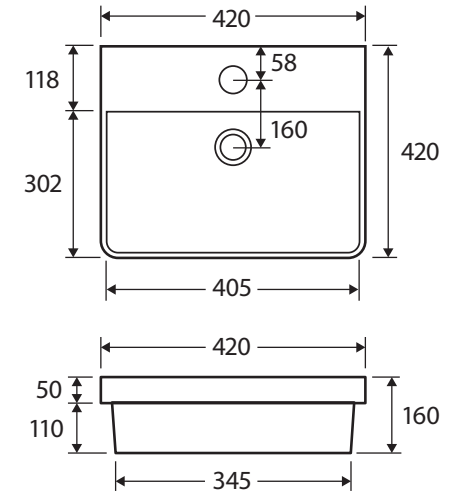

Petra

SEMI-INSET BASIN

Features

- Fully vitreous china
- One tap hole with overflow
- Chrome overflow ring included
- Requires 32 mm waste with overflow (not included)

Please note: Due to the nature of ceramic as a material, small variations in size and shape do occur. Ensure that the measurements of the purchased basin are checked physically BEFORE cutting any counter-top. Specification drawings are a guide only. Fienza will not be held liable for any errors made by external parties when cutting counter-tops.

While we aim to ensure specifications are correct at the time of publication, Fienza reserves the right to make modifications without prior notice. Physical colour may vary from image shown. All measurements are shown in millimetres. For ceramic products, please allow +/- 10 mm tolerance for manufacturing variance. Always use physical product measurements for mark-ups and roughing-in as the technical drawing may differ from actual product received.