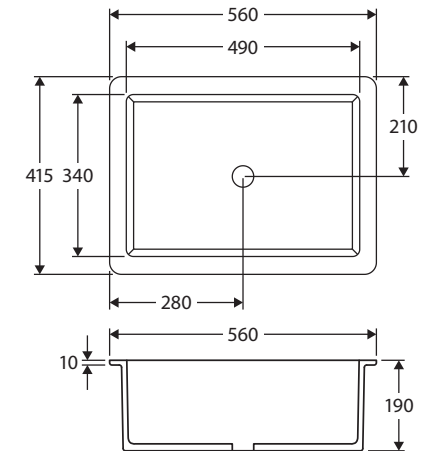

### Features

- Gloss white finish
- Fully vitreous china
- Integrated overflow with chrome ring included
- Requires 32 mm waste with overflow (not included)
- Capacity: 11 litres

While we aim to ensure specifications are correct at the time of publication, Fienza reserves the right to make modifications without prior notice. Physical colour may vary from image shown. All measurements are shown in millimetres. For ceramic products, please allow +/- 10 mm tolerance for manufacturing variance. Always use physical product measurements for mark-ups and roughing-in as the technical drawing may differ from actual product received.