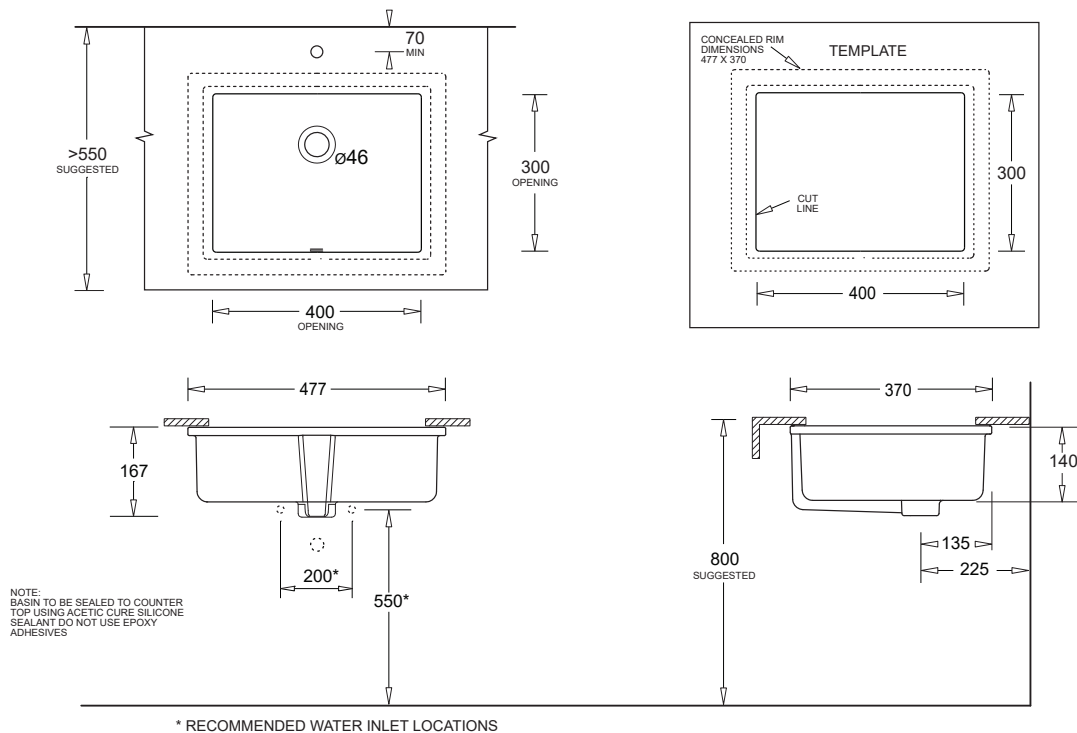

QUADO

RECTANGULAR UNDER COUNTER BASIN 400 x 290mm

CODE: J3120.PW6

FEATURES

- Contemporary vitreous china under counter vanity basin
- Modern cubic styling
- Standard overflow with chrome trim
- 32mm plug and waste
- 7.5L bowl capacity

COMPONENTS

Quado rectangular semi-inset basin	J3120
32mm Plastic pop-up waste	PW2

WARRANTY

Vitreous china 25 years replacement
-refer to T&Cs at www.johnsonsuiss.com.au

PRODUCT DIMENSIONS

TECHNICAL DATA SHEET

SUPERSEDES ALL PREVIOUS ISSUES

All dimensions are in millimetres and are subject to normal manufacturing variation. As product development is ongoing BPA reserves the right to vary specifications without notice. Bathroom Products Australia Pty Ltd ABN 87 079 297 617