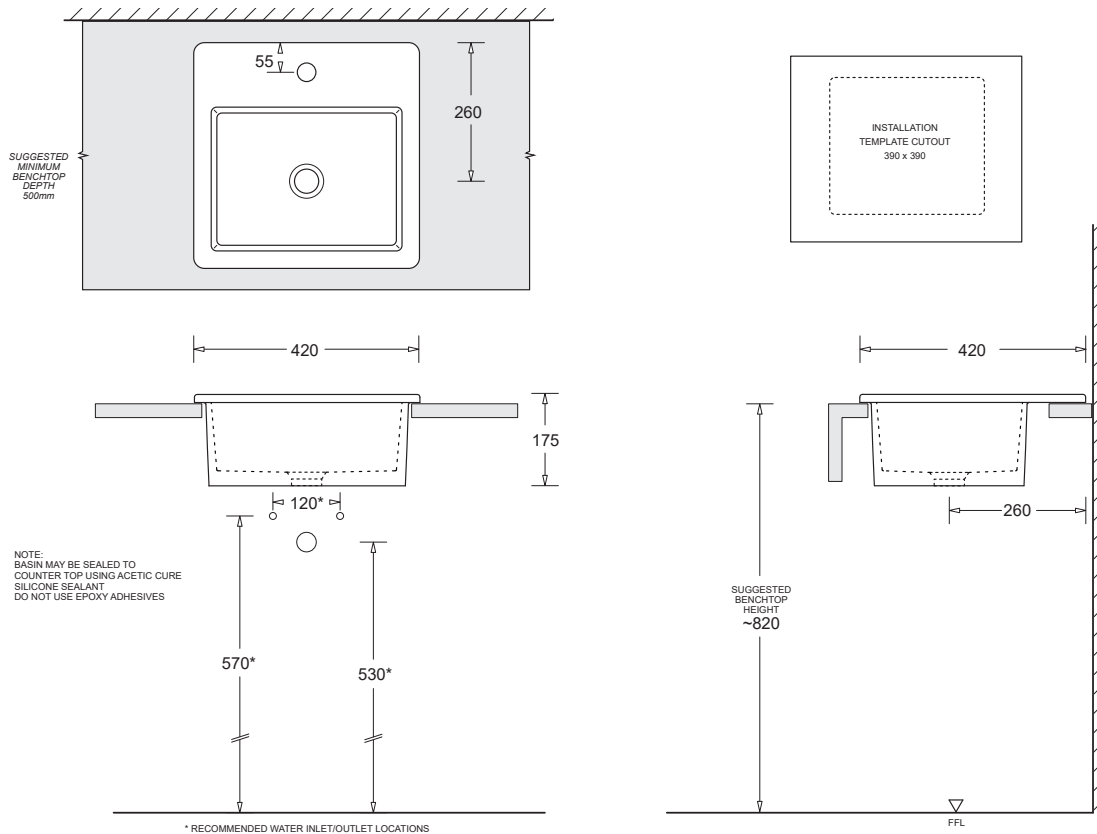

QUADO

SQUARE VANITY BASIN 420 x 420mm

CODE: JBSG142.1.PW6

FEATURES

- Contemporary vitreous china vanity basin
- Modern cubic styling
- Single taphole for mixer tap
- Wide soap platform
- 32mm plug and waste
- 11.4L bowl capacity

COMPONENTS

Quado rectangular vanity basin	JBSQ142.1
32mm pop-up waste	PW6

WARRANTY

Vitreous china 25 years replacement
-refer to T&Cs at www.johnsonsuiss.com.au

PRODUCT DIMENSIONS

TECHNICAL DATA SHEET

SUPERSEDES ALL PREVIOUS ISSUES

All dimensions are in millimetres and are subject to normal manufacturing variation.
As product development is ongoing BPA reserves the right to vary specifications without notice.
Bathroom Products Australia Pty Ltd ABN 87 079 297 617
1023