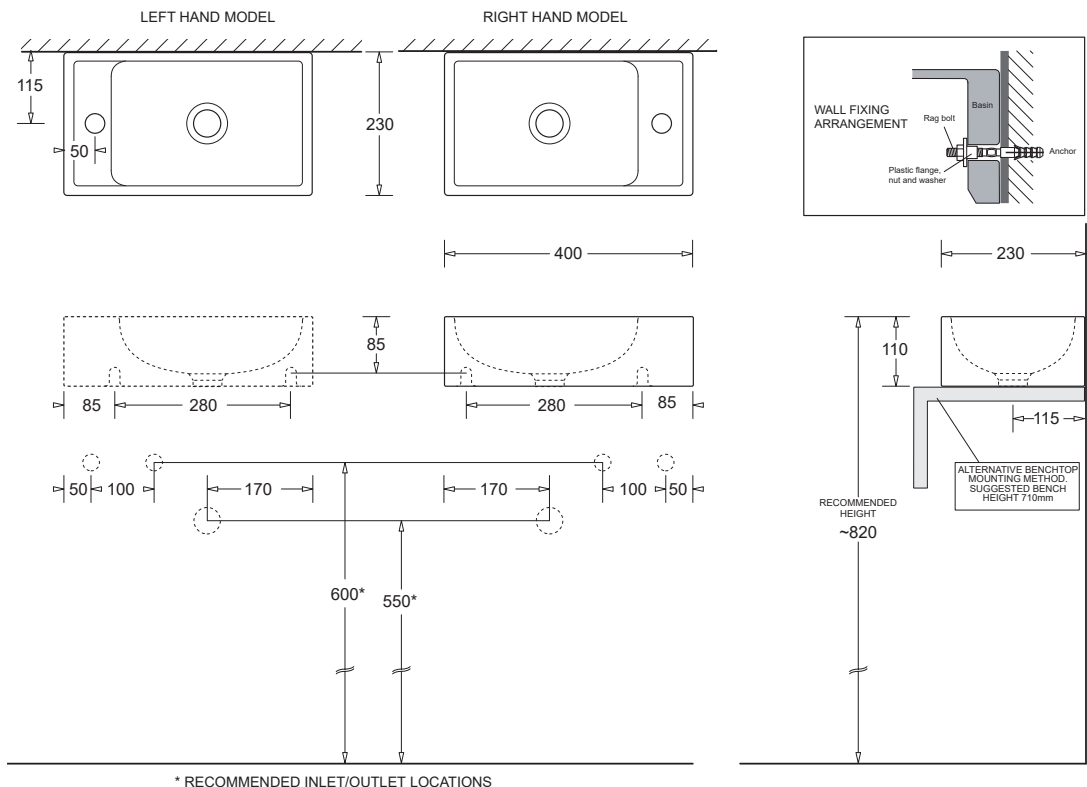

QUADO COMPACT

COMPACT BASIN
400 x 230mm

CODE: JBSQ840X.1.PW6

FEATURES

- Contemporary compact ceramic vitreous china basin
- Wall or countertop installation
- Soap platform area
- Left or right hand taphole options
- No overflow
- Available with 1 taphole
- 2.9L bowl capacity

COMPONENTS

Quado compact basin - Left taphole	JBSQ840L.1
Quado compact basin - Right taphole	JBSQ840R.1
32mm Pop-up waste	PW6
Wall installation kit	X022

WARRANTY

Vitreous china 25 years replacement
-refer to T&Cs at www.johnsonsuiss.com.au

PRODUCT DIMENSIONS

TECHNICAL DATA SHEET

SUPERSEDES ALL PREVIOUS ISSUES

All dimensions are in millimetres and are subject to normal manufacturing variation.
As product development is ongoing BPA reserves the right to vary specifications without notice.
Bathroom Products Australia Pty Ltd ABN 87 079 297 617
1023