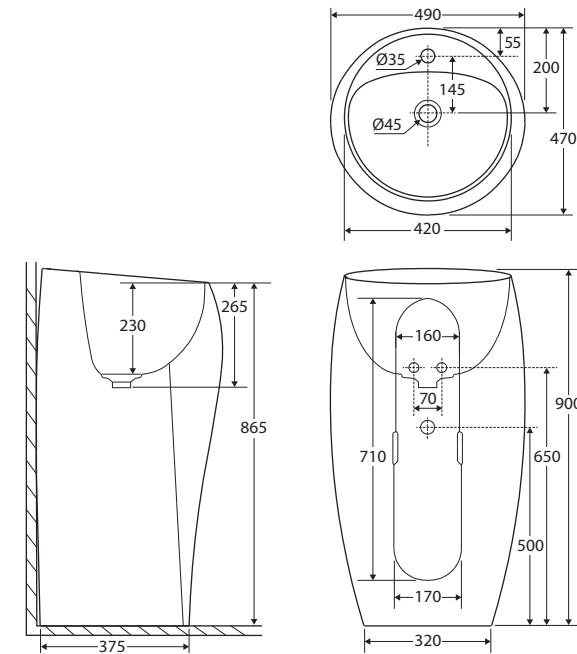

Available in

Matte White
5001500A

Cleaning & Care

- Wipe with a clean, soft cloth and mild soapy water or non-abrasive bathroom cleaner. Test in an inconspicuous area before cleaning the whole basin.
- Avoid placing hot objects, such as hair straighteners, on any surface as these will cause discolouration and marking.
- Spills of hair dye, after-shave lotion, nail polish and remover, aerosol spray and other harsh chemicals should be removed immediately to prevent damage and discolouration. Clean immediately with mild soapy water using a clean, soft cloth.

While we aim to ensure specifications are correct at the time of publication, Fienza reserves the right to make modifications without prior notice. Physical colour may vary from image shown. All measurements are shown in millimetres. For ceramic products, please allow +/- 10 mm tolerance for manufacturing variance. Always use physical product measurements for mark-ups and roughing-in as the technical drawing may differ from actual product received.