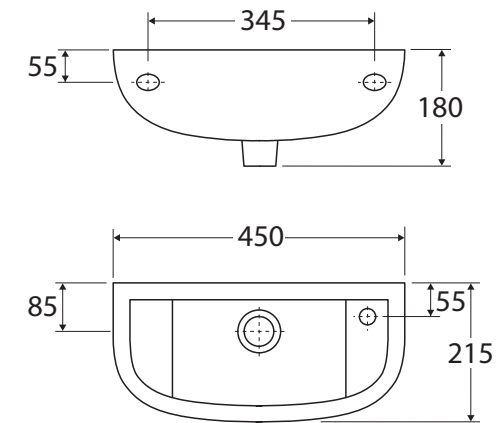

## Features

- Fully vitreous china with one tap hole (on right side)
- Requires 32 mm waste with overflow (not included)
- Wall mounting bolts included
- Capacity: 2 litres; weight: 7kg
- Chrome overflow ring available separately: **OVERFLOW**

While we aim to ensure specifications are correct at the time of publication, Fienza reserves the right to make modifications without prior notice. Physical colour may vary from image shown. All measurements are shown in millimetres. For ceramic products, please allow +/- 10 mm tolerance for manufacturing variance. Always use physical product measurements for mark-ups and roughing-in as the technical drawing may differ from actual product received.