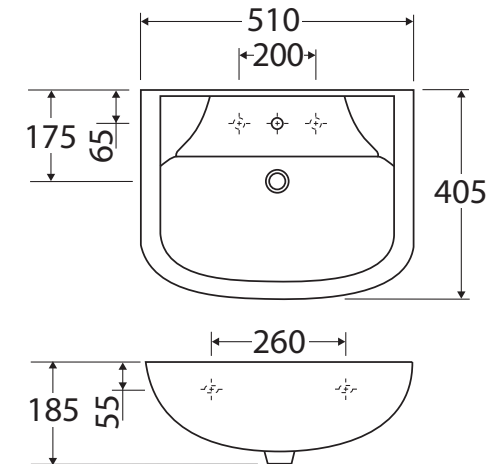

RAK Lara Ivory WALL-HUNG BASIN

Features

- Fully vitreous china with gloss ivory finish
- Requires 32 mm waste with overflow (not included)
- Wall mounting bolts included
- Capacity: 3.5 litres
- Chrome overflow ring available separately: **OVERFLOW**

While we aim to ensure specifications are correct at the time of publication, Fienza reserves the right to make modifications without prior notice. Physical colour may vary from image shown. All measurements are shown in millimetres. For ceramic products, please allow +/- 10 mm tolerance for manufacturing variance. Always use physical product measurements for mark-ups and roughing-in as the technical drawing may differ from actual product received.