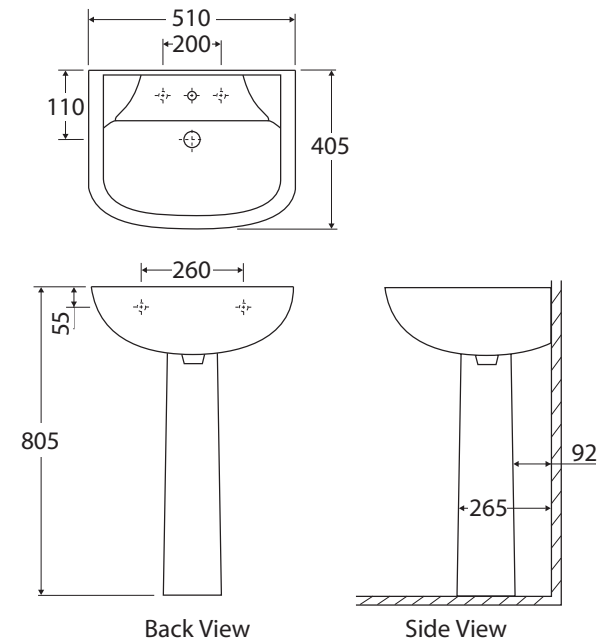

RAK Lara PEDESTAL BASIN

Features

- Fully vitreous china
- Two-piece assembly
- One or three tap holes, with overflow
- Requires 32 mm waste with overflow (not included)
- Capacity: 3.5 litres; weight: 23kg
- Chrome overflow ring available separately: **OVERFLOW**

Available in

Gloss White
1 Tap Hole
610131W

Gloss White
3 Tap Holes
610133W

Gloss Ivory
1 Tap Hole
610131I

Gloss Ivory
3 Tap Holes
610133I

Cleaning & Care

- Wipe with a clean, soft cloth and mild soapy water or non-abrasive bathroom cleaner. Test in an inconspicuous area before cleaning the whole basin.
- Avoid placing hot objects, such as hair straighteners, on any surface as these will cause discolouration and marking.
- Spills of hair dye, after-shave lotion, nail polish and remover, aerosol spray and other harsh chemicals should be removed immediately to prevent damage and discolouration. Clean immediately with mild soapy water using a clean, soft cloth.

While we aim to ensure specifications are correct at the time of publication, Fienza reserves the right to make modifications without prior notice. Physical colour may vary from image shown. All measurements are shown in millimetres. For ceramic products, please allow +/- 10 mm tolerance for manufacturing variance. Always use physical product measurements for mark-ups and roughing-in as the technical drawing may differ from actual product received.