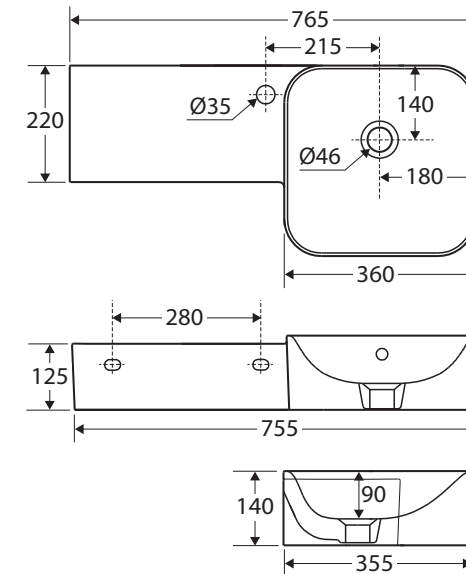

RAK Petit Square WALL BASIN, LEFT LEDGE

RAK
CERAMICS

Features

- Alpine white finish
- Vitreous china
- Long integrated shelf
- No tap hole or 1 tap hole, with overflow
- Requires 32 mm overflow waste (not included)
- Chrome overflow ring available separately: [OVERFLOW](#)
- Weight: 17.8 kg
- Made in UAE

Available in

No Tap Hole
With Overflow
37700AWHA

1 Tap Hole
With Overflow
37701AWHA

Cleaning & Care

- Wipe with a clean, soft cloth and mild soapy water or non-abrasive bathroom cleaner. Test in an inconspicuous area before cleaning the whole basin.
- Avoid placing hot objects, such as hair straighteners, on any surface as these will cause discolouration and marking.
- Spills of hair dye, after-shave lotion, nail polish and remover, aerosol spray and other harsh chemicals should be removed immediately to prevent damage and discolouration. Clean immediately with mild soapy water using a clean, soft cloth.

While we aim to ensure specifications are correct at the time of publication, Fienza reserves the right to make modifications without prior notice. Physical colour may vary from image shown. All measurements are shown in millimetres. For ceramic products, please allow +/- 10 mm tolerance for manufacturing variance. Always use physical product measurements for mark-ups and roughing-in as the technical drawing may differ from actual product received.