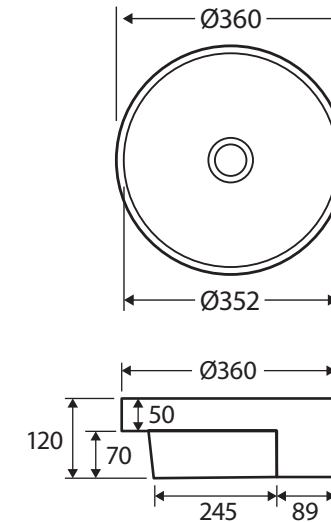

Reba

SEMI-RECESSED BASIN, NO TAP HOLE

Features

- Fully vitreous china
- No tap hole or overflow
- Requires 32 mm waste without overflow (not included)

Please note: Due to the nature of ceramic as a material, small variations in size and shape do occur. Ensure that the measurements of the purchased basin are checked physically BEFORE cutting any counter-top. Specification drawings are a guide only. Fienza will not be held liable for any errors made by external parties when cutting counter-tops.

While we aim to ensure specifications are correct at the time of publication, Fienza reserves the right to make modifications without prior notice. Physical colour may vary from image shown. All measurements are shown in millimetres. For ceramic products, please allow +/- 10 mm tolerance for manufacturing variance. Always use physical product measurements for mark-ups and roughing-in as the technical drawing may differ from actual product received.