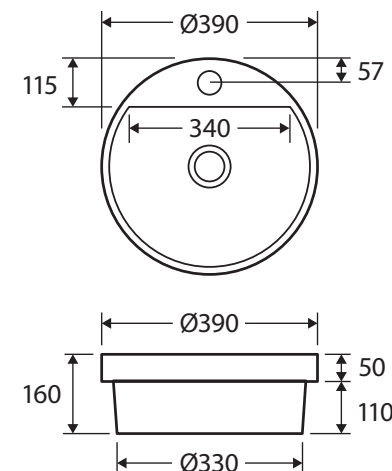

Reba

SEMI-INSET BASIN WITH TAP HOLE

Features

- Fully vitreous china
- One tap hole with overflow
- Chrome overflow ring included
- Requires 32 mm waste with overflow (not included)

Please note: Due to the nature of ceramic as a material, small variations in size and shape do occur. Ensure that the measurements of the purchased basin are checked physically BEFORE cutting any counter-top. Specification drawings are a guide only. Fienza will not be held liable for any errors made by external parties when cutting counter-tops.

While we aim to ensure specifications are correct at the time of publication, Fienza reserves the right to make modifications without prior notice. Physical colour may vary from image shown. All measurements are shown in millimetres. For ceramic products, please allow +/- 10 mm tolerance for manufacturing variance. Always use physical product measurements for mark-ups and roughing-in as the technical drawing may differ from actual product received.