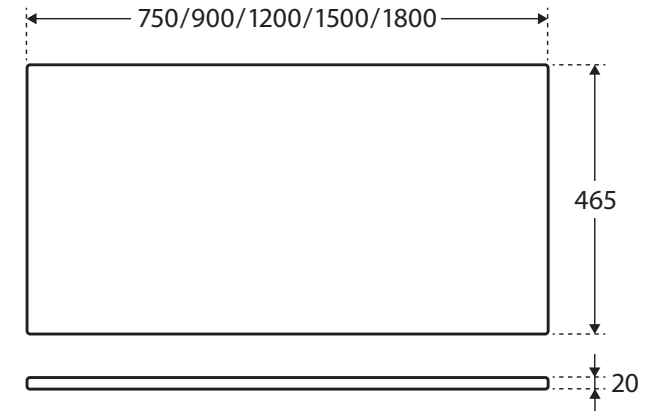

Black Sparkle

STONE TOP,
FULL SLAB

Features

- Sparkling black, engineered quartz stone top
- 20mm thick, 465mm deep
- Full slab only – tap hole and basin hole cuts may attract additional charges

Available in

750mm

501-102

900mm

501-103

1200mm

501-104

1500mm

501-105

While we aim to ensure specifications are correct at the time of publication, Fienza reserves the right to make modifications without prior notice. Physical colour may vary from image shown. All measurements are shown in millimetres. Always use physical product measurements for mark-ups and roughing-in as the technical drawing may differ from actual product received.