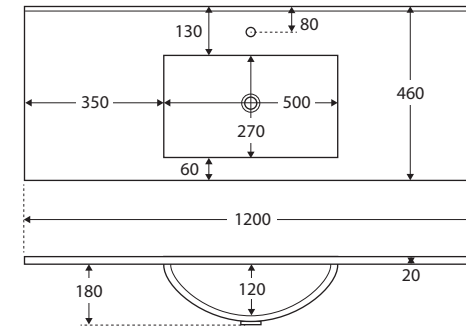

Vanessa

POLY-MARBLE BASIN-TOP 1200MM

Features

- Rectangular bowl design
- 20 mm thick poly-marble
- Gloss warm white finish
- 3 mm tile lip
- 12 o'clock tap hole as standard (3 tap holes also available)
- Requires 40 mm non-overflow waste (available separately)

Available in

1 tap hole
120VAN

3 tap hole
120VAN-3

Cleaning & Care

- Wipe with a clean, soft cloth and mild soapy water or non-abrasive bathroom cleaner. Test in an inconspicuous area before cleaning the whole top.
- Avoid placing hot objects, such as hair straighteners, on any surface as these will cause discolouration and marking.
- Spills of hair dye, after-shave lotion, nail polish and remover, aerosol spray and other harsh chemicals should be removed immediately to prevent damage and discolouration. Clean immediately with mild soapy water using a clean, soft cloth.

While we aim to ensure specifications are correct at the time of publication, Fienza reserves the right to make modifications without prior notice. Physical colour may vary from image shown. All measurements are shown in millimetres. For ceramic products, please allow +/- 10 mm tolerance for manufacturing variance. Always use physical product measurements for mark-ups and roughing-in as the technical drawing may differ from actual product received.