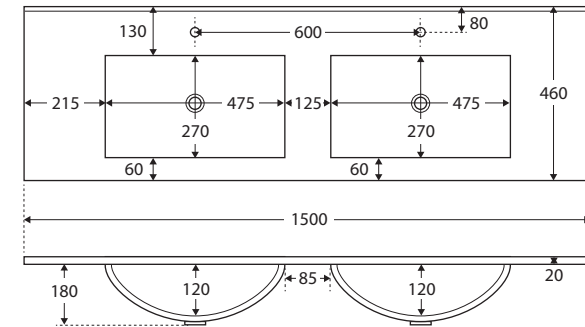

### 1500MM

#### Features

- Rectangular bowl design
- 20 mm thick poly-marble
- Gloss warm white finish
- 3 mm tile lip
- 12 o'clock tap hole as standard (3 tap holes also available)
- Requires 40 mm non-overflow waste (available separately)

While we aim to ensure specifications are correct at the time of publication, Fienza reserves the right to make modifications without prior notice. Physical colour may vary from image shown. All measurements are shown in millimetres. For ceramic products, please allow +/- 10 mm tolerance for manufacturing variance. Always use physical product measurements for mark-ups and roughing-in as the technical drawing may differ from actual product received.