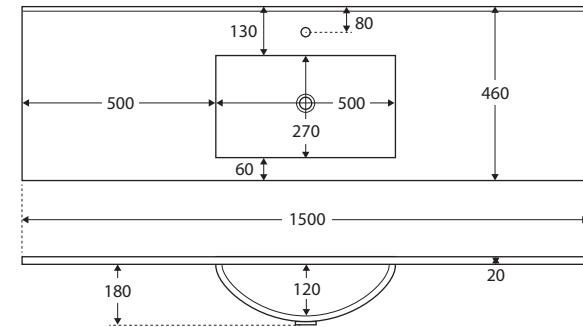

Vanessa

SINGLE BOWL
POLY-MARBLE
BASIN-TOP
1500MM

Features

- Rectangular bowl design
- 20 mm thick poly-marble
- Gloss warm white finish
- 3 mm tile lip
- 12 o'clock tap hole as standard (3 tap holes also available)
- Requires 40 mm non-overflow waste (available separately)

Available in

1 tap hole
150VANS

3 tap hole
150VANS-3

Cleaning & Care

- Wipe with a clean, soft cloth and mild soapy water or non-abrasive bathroom cleaner. Test in an inconspicuous area before cleaning the whole top.
- Avoid placing hot objects, such as hair straighteners, on any surface as these will cause discolouration and marking.
- Spills of hair dye, after-shave lotion, nail polish and remover, aerosol spray and other harsh chemicals should be removed immediately to prevent damage and discolouration. Clean immediately with mild soapy water using a clean, soft cloth.

While we aim to ensure specifications are correct at the time of publication, Fienza reserves the right to make modifications without prior notice. Physical colour may vary from image shown. All measurements are shown in millimetres. For ceramic products, please allow +/- 10 mm tolerance for manufacturing variance. Always use physical product measurements for mark-ups and roughing-in as the technical drawing may differ from actual product received.