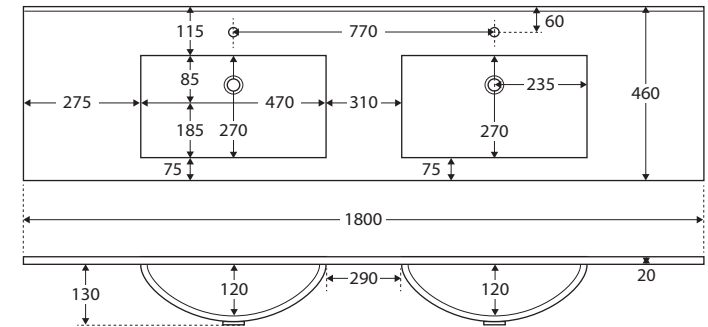

## DOUBLE BOWL POLY-MARBLE BASIN-TOP 1800MM

### Features

- Rectangular bowl design
- 20 mm thick poly-marble
- Gloss warm white finish
- 3 mm tile lip
- 12 o'clock tap hole as standard (3 tap holes also available)
- Requires 40 mm non-overflow waste (available separately)

### Available in

1 tap hole  
**180VAND**

3 tap hole  
**180VAND-3**

While we aim to ensure specifications are correct at the time of publication, Fienza reserves the right to make modifications without prior notice. Physical colour may vary from image shown. All measurements are shown in millimetres. For ceramic products, please allow +/- 10 mm tolerance for manufacturing variance. Always use physical product measurements for mark-ups and roughing-in as the technical drawing may differ from actual product received.