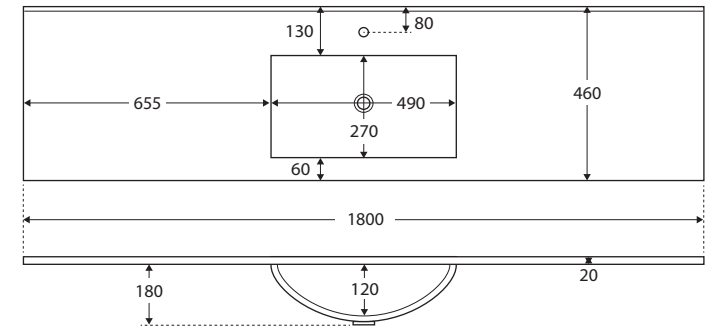

# Vanessa

SINGLE BOWL  
POLY-MARBLE  
BASIN-TOP  
1800MM

## Features

- Rectangular bowl design
- 20 mm thick poly-marble
- Gloss warm white finish
- 3 mm tile lip
- 12 o'clock tap hole as standard (3 tap holes also available)
- Requires 40 mm non-overflow waste (available separately)

## Available in

1 tap hole  
**180VANS**

3 tap hole  
**180VANS-3**

While we aim to ensure specifications are correct at the time of publication, Fienza reserves the right to make modifications without prior notice. Physical colour may vary from image shown. All measurements are shown in millimetres. For ceramic products, please allow +/- 10 mm tolerance for manufacturing variance. Always use physical product measurements for mark-ups and roughing-in as the technical drawing may differ from actual product received.