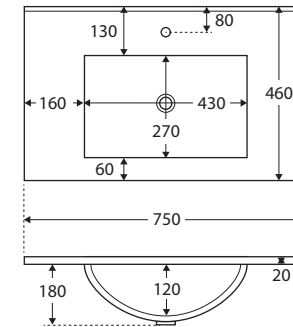

## POLY-MARBLE BASIN-TOP 750MM

### Features

- Oval bowl design with bevelled edge
- 20 mm thick vitreous china
- Gloss white finish
- 3 mm tile lip
- 12 o'clock tap hole as standard (3 tap holes also available)
- Integrated overflow
- Chrome overflow ring included
- Requires 32 mm overflow waste (available separately)

While we aim to ensure specifications are correct at the time of publication, Fienza reserves the right to make modifications without prior notice. Physical colour may vary from image shown. All measurements are shown in millimetres. For ceramic products, please allow +/- 10 mm tolerance for manufacturing variance. Always use physical product measurements for mark-ups and roughing-in as the technical drawing may differ from actual product received.