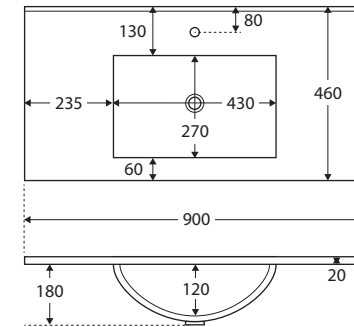

Vanessa

POLY-MARBLE BASIN-TOP 900MM

Features

- Rectangular bowl design
- 20 mm thick poly-marble
- Gloss warm white finish
- 3 mm tile lip
- 12 o'clock tap hole as standard (3 tap holes also available)
- Requires 40 mm non-overflow waste (available separately)

While we aim to ensure specifications are correct at the time of publication, Fienza reserves the right to make modifications without prior notice. Physical colour may vary from image shown. All measurements are shown in millimetres. For ceramic products, please allow +/- 10 mm tolerance for manufacturing variance. Always use physical product measurements for mark-ups and roughing-in as the technical drawing may differ from actual product received.