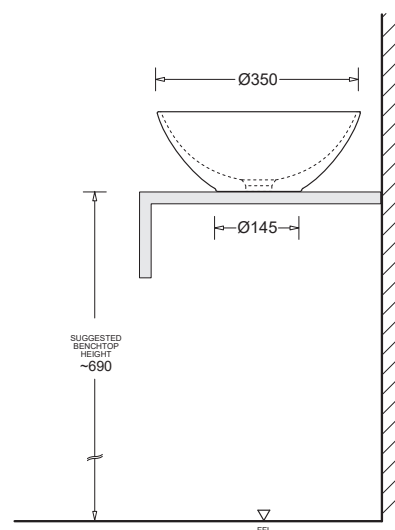

ENEZIA

ROUND COUNTERTOP BOWL 350mm diam.

CODE: JBSV036x.PW6

FEATURES

- Contemporary vitreous china bowl with fine lines
- Modern vessel style
- Countertop fitting permits benchtop or wall tapware mounting options
- 32mm plug and waste
- 5.2L bowl capacity

COMPONENTS

Venezia round countertop vessel	White	JBSV036
	Ash	JBSV036A
	Graphite	JBSV036G
	Sand	JBSV036S
32mm pop-up waste -Chrome		PW6

WARRANTY

Vitreous china 25 years replacement
-refer to T&Cs at www.johnsonsisuisse.com.au

PRODUCT DIMENSIONS

TECHNICAL DATA SHEET

SUPERSEDES ALL PREVIOUS ISSUES

All dimensions are in millimetres and are subject to normal manufacturing variation.
As product development is ongoing BPA reserves the right to vary specifications without notice.
Bathroom Products Australia Pty Ltd ABN 87 079 297 617