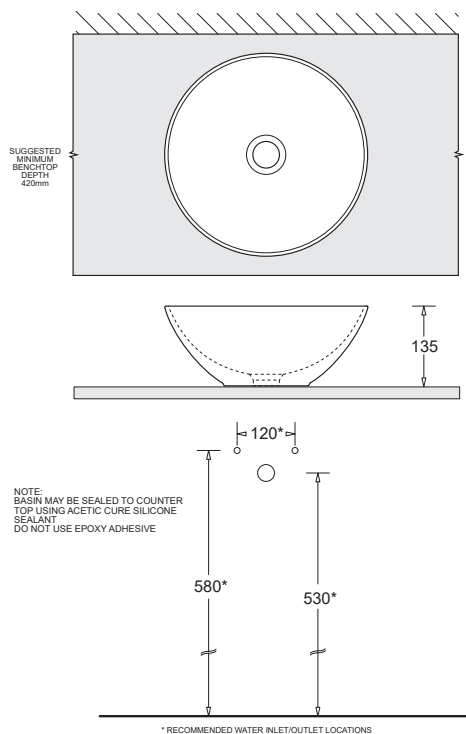

ENEZIA

ROUND COUNTERTOP BOWL 350mm diam.

CODE: JBSV036x.PW6

FEATURES

- Contemporary vitreous china bowl with fine lines
- Modern vessel style
- Countertop fitting permits benchtop or wall tapware mounting options
- 32mm plug and waste
- 5.2L bowl capacity

COMPONENTS

Venezia round countertop vessel	White	JBSV036
	Ash	JBSV036A
	Graphite	JBSV036G
	Sand	JBSV036S
32mm pop-up waste -Chrome		PW6

WARRANTY

Vitreous china 25 years replacement
-refer to T&Cs at www.johnsonsisuisse.com.au

PRODUCT DIMENSIONS

TECHNICAL DATA SHEET

SUPERSEDES ALL PREVIOUS ISSUES

All dimensions are in millimetres and are subject to normal manufacturing variation.
As product development is ongoing BPA reserves the right to vary specifications without notice.
Bathroom Products Australia Pty Ltd ABN 87 079 297 617