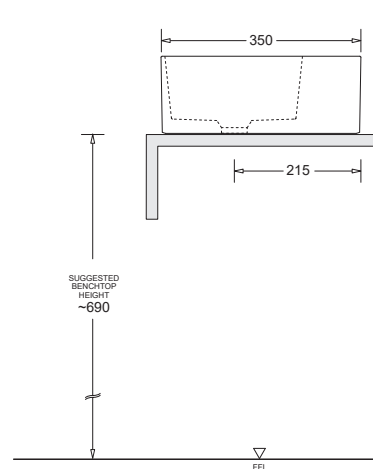

VENEZIA

SQUARE COUNTERTOP BASIN 350 x 350mm

CODE: JBSQ035x.PW6

FEATURES

- Contemporary vitreous china basin with fine lines
- Single taphole for mixer tap
- Wide soap platform
- Modern vessel style countertop fixing
- 32mm plug and waste
- 5.9L bowl capacity

COMPONENTS

Venezia square countertop basin	White	JBSV035
	Ash	JBSV035A
	Graphite	JBSV035G
	Sand	JBSV035S
32mm pop-up waste -Chrome		PW6

WHITE

ASH

GRAPHITE

SAND

WARRANTY

Vitreous china 25 years replacement
-refer to T&Cs at www.johnsonsuiss.com.au

PRODUCT DIMENSIONS

TECHNICAL DATA SHEET

SUPERSEDES ALL PREVIOUS ISSUES

All dimensions are in millimetres and are subject to normal manufacturing variation.
As product development is ongoing BPA reserves the right to vary specifications without notice.
Bathroom Products Australia Pty Ltd ABN 87 079 297 617