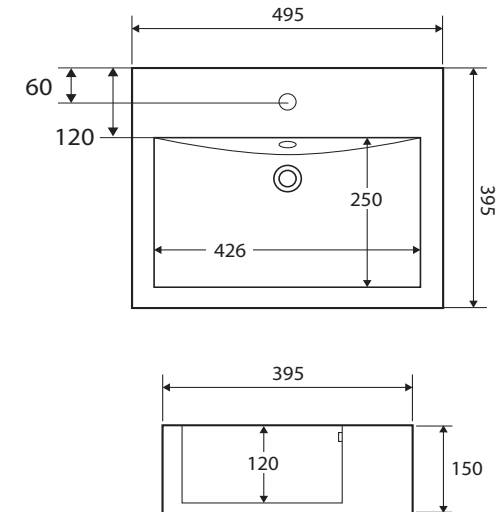

Willow

ABOVE COUNTER BASIN

Features

- Gloss white finish
- Fully vitreous china
- Glazed on the back side
- Requires 32 mm waste with overflow (not included)
- Capacity: 5 litres

Available in

1 Tap Hole
RB7033

While we aim to ensure specifications are correct at the time of publication, Fienza reserves the right to make modifications without prior notice. Physical colour may vary from image shown. All measurements are shown in millimetres. For ceramic products, please allow +/- 10 mm tolerance for manufacturing variance. Always use physical product measurements for mark-ups and roughing-in as the technical drawing may differ from actual product received.