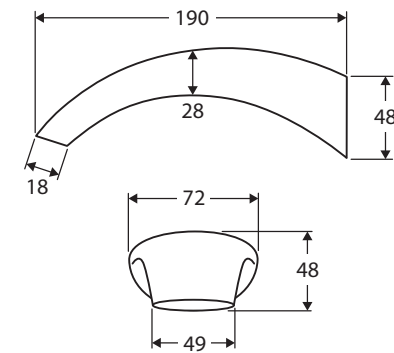

Citani

BATH OUTLET

Features

- Wall mounted, fixed position
- Made from solid brass
- Female ½" BSPP inlet
- WELS rating not required

Available in

Chrome
SP8010

Electroplated
Matte Black
SP8010B

Cleaning & Care

While we aim to ensure specifications are correct at the time of publication, Fienza reserves the right to make modifications without prior notice. Physical colour may vary from image shown. All measurements are shown in millimetres. Always use physical product measurements for mark-ups and roughing-in as the technical drawing may differ from actual product received.