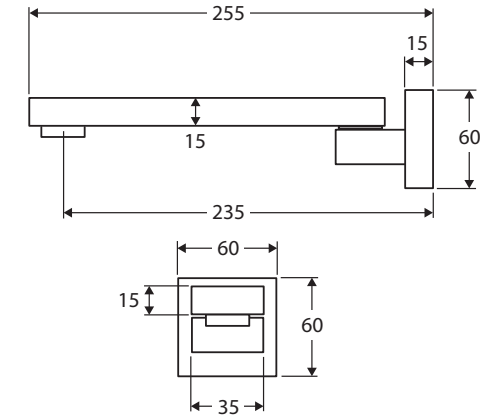

Jet

SWIVEL BATH OUTLET

Features

- Swivel function
- Wall mounted
- Fitted with aerator
- Made from solid brass
- Female 1/2" BSPP inlet
- WELS rating not required

Available in

Chrome
SP8015

Cleaning & Care

- Regularly clean with mild soapy water using a microfibre cloth.
- In highly polluted or coastal locations, we recommend cleaning 2-3 times per week.
- Do not use harsh detergents, bleach, cream cleaners or citrus based cleaners. These substances are abrasive and will damage the surface.
- Do not use undue pressure and wipe in one direction only

While we aim to ensure specifications are correct at the time of publication, Fienza reserves the right to make modifications without prior notice. Physical colour may vary from image shown. All measurements are shown in millimetres. Always use physical product measurements for mark-ups and roughing-in as the technical drawing may differ from actual product received.