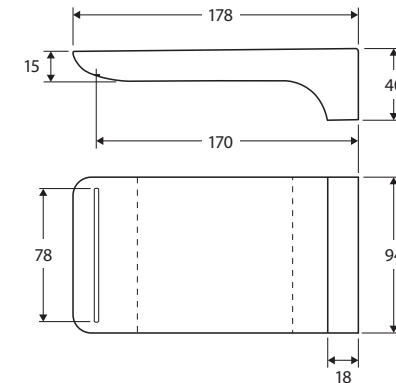

Kari

BATH OUTLET

Features

- Waterfall style
- Wall mounted, fixed position
- Fitted with aerator
- Push-fit installation
- Made from solid brass
- Female ½" BSPP inlet
- WELS rating not required

Available in

While we aim to ensure specifications are correct at the time of publication, Fienza reserves the right to make modifications without prior notice. Physical colour may vary from image shown. All measurements are shown in millimetres. Always use physical product measurements for mark-ups and roughing-in as the technical drawing may differ from actual product received.