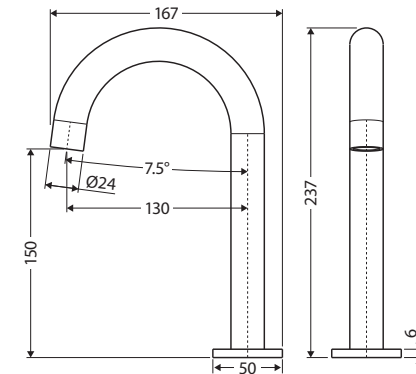

Kaya®

HOB-MOUNTED BATH/BASIN OUTLET

Features

- Hob-mounted, fixed position
- Includes free-flow bath aerator and restricted-flow basin aerator
- Made from solid brass
- Male ½" BSPP inlet
- **WELS 5 Star rated, 5L/min**

While we aim to ensure specifications are correct at the time of publication, Fienza reserves the right to make modifications without prior notice. Physical colour may vary from image shown. All measurements are shown in millimetres. Always use physical product measurements for mark-ups and roughing-in as the technical drawing may differ from actual product received.