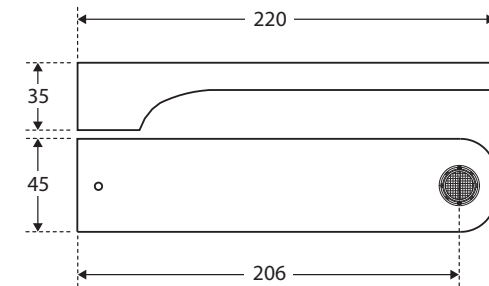

Luciana®

BATH OUTLET

Features

- Wall mounted, fixed position
- Fitted with concealed aerator
- Push-fit installation
- Made from solid brass
- Female ½" BSPP inlet
- WELS rating not required

Available in

Chrome
226115

While we aim to ensure specifications are correct at the time of publication, Fienza reserves the right to make modifications without prior notice. Physical colour may vary from image shown. All measurements are shown in millimetres. Always use physical product measurements for mark-ups and roughing-in as the technical drawing may differ from actual product received.