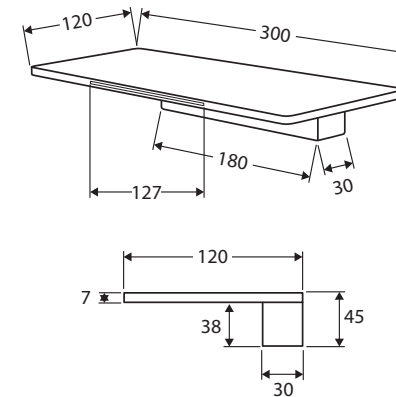

Mensola

BATH OUTLET

Features

- Waterfall style
- Can be used as a shelf
- Wall mounted, fixed position
- Push-fit installation
- Made from 304 stainless steel
- Female ½" BSPP inlet
- WELS rating not required

While we aim to ensure specifications are correct at the time of publication, Fienza reserves the right to make modifications without prior notice. Physical colour may vary from image shown. All measurements are shown in millimetres. Always use physical product measurements for mark-ups and roughing-in as the technical drawing may differ from actual product received.