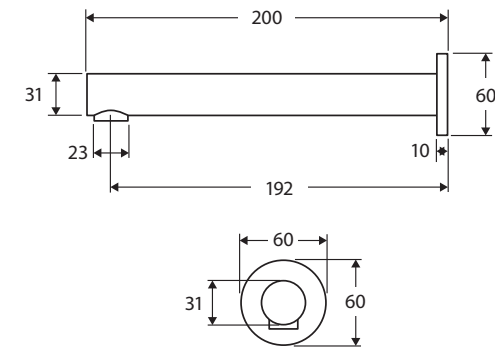

Michelle

BATH OUTLET, 200MM

Features

- Wall mounted, fixed position
- Fitted with aerator
- Made from solid brass
- Female 1/2" BSPP inlet
- WELS rating not required

Available in

Chrome
SP8021200

Cleaning & Care

While we aim to ensure specifications are correct at the time of publication, Fienza reserves the right to make modifications without prior notice. Physical colour may vary from image shown. All measurements are shown in millimetres. Always use physical product measurements for mark-ups and roughing-in as the technical drawing may differ from actual product received.