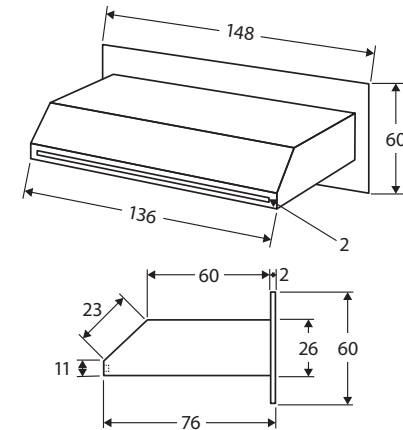

Milton

BATH OUTLET

Features

- Waterfall style
- Wall mounted, fixed position
- Turn-fit installation
- Made from 304 stainless steel
- Female ½" BSPP inlet
- WELS rating not required

Available in

Chrome
HD504

While we aim to ensure specifications are correct at the time of publication, Fienza reserves the right to make modifications without prior notice. Physical colour may vary from image shown. All measurements are shown in millimetres. Always use physical product measurements for mark-ups and roughing-in as the technical drawing may differ from actual product received.