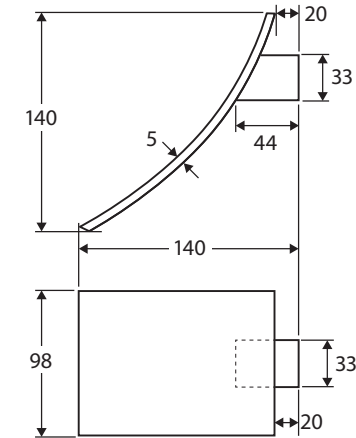

Vinci

BATH OUTLET

Features

- Waterfall style
- Wall mounted, fixed position
- Push-fit installation
- Made from 304 stainless steel
- Female 1/2" BSPP inlet
- WELS rating not required

Available in

Chrome
SP8004

While we aim to ensure specifications are correct at the time of publication, Fienza reserves the right to make modifications without prior notice. Physical colour may vary from image shown. All measurements are shown in millimetres. Always use physical product measurements for mark-ups and roughing-in as the technical drawing may differ from actual product received.