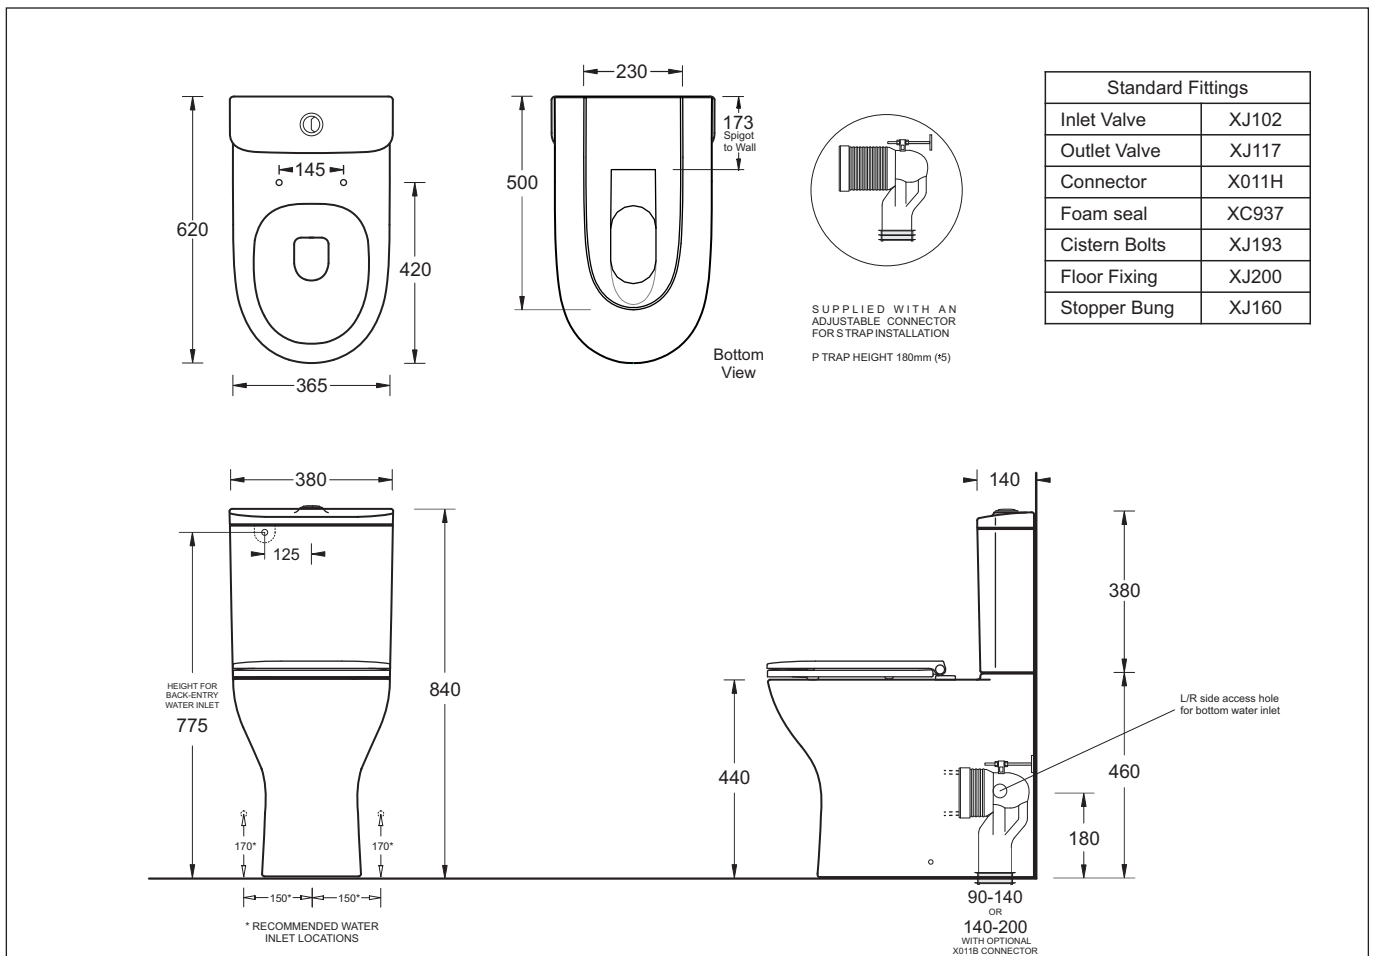

EMILIA^{XTRA}
COMPACT EXTRA-HEIGHT
RIMLESS, FLUSH TO WALL TOILET SUITE
S/P TRAP
Soft Close Seat

EMILIA^{XTRA}

COMPACT EXTRA-HEIGHT FLUSH TO WALL RIMLESS TOILET SUITE

- Contemporary FTW, CC, Rimless, vitreous china toilet suite
- Extra height and short projection makes it suitable for people with ambulant limitations (AS1428.1 compliant)
- Supplied with soft close seat as standard
- Concealed back entry water inlet.
- Left/right hand bottom entry conversion valve available
- Adjustable S connector supplied for 90-140mm set out
- Optional adjustable S connector for 140-200mm set out
- [WELS 4 Star, 4.6/3.1L \(3.4 average flush\) L06639](#)

Item	Description	Code
Toilet	Emilia Xtra Height FTW Rimless Pan	JTTE401
Cistern	Emilia Cistern - Back Entry	JTTE402
Seat	Soft Close Seat	JSEE101
Sewer	S Connector 90-140mm set out	X011H
Installation	Floor Fixing Kit	XJ200

Optional

Sewer	S Connector 140-200mm set out	X011B
Inlet Valve	Conversion Valve Kit back to Bottom Entry	XJ108
AV Seat	Normal-Close; Anti Vandal	JSET102
Anti Vandal Kit	Cistern-Lid locking bridge + Button	XJ122A

All dimensions are in millimetres and are subject to normal manufacturing variation.
As product development is ongoing BPA reserves the right to vary specifications without notice.
Bathroom Products Australia P/L ABN 87 079 297 617