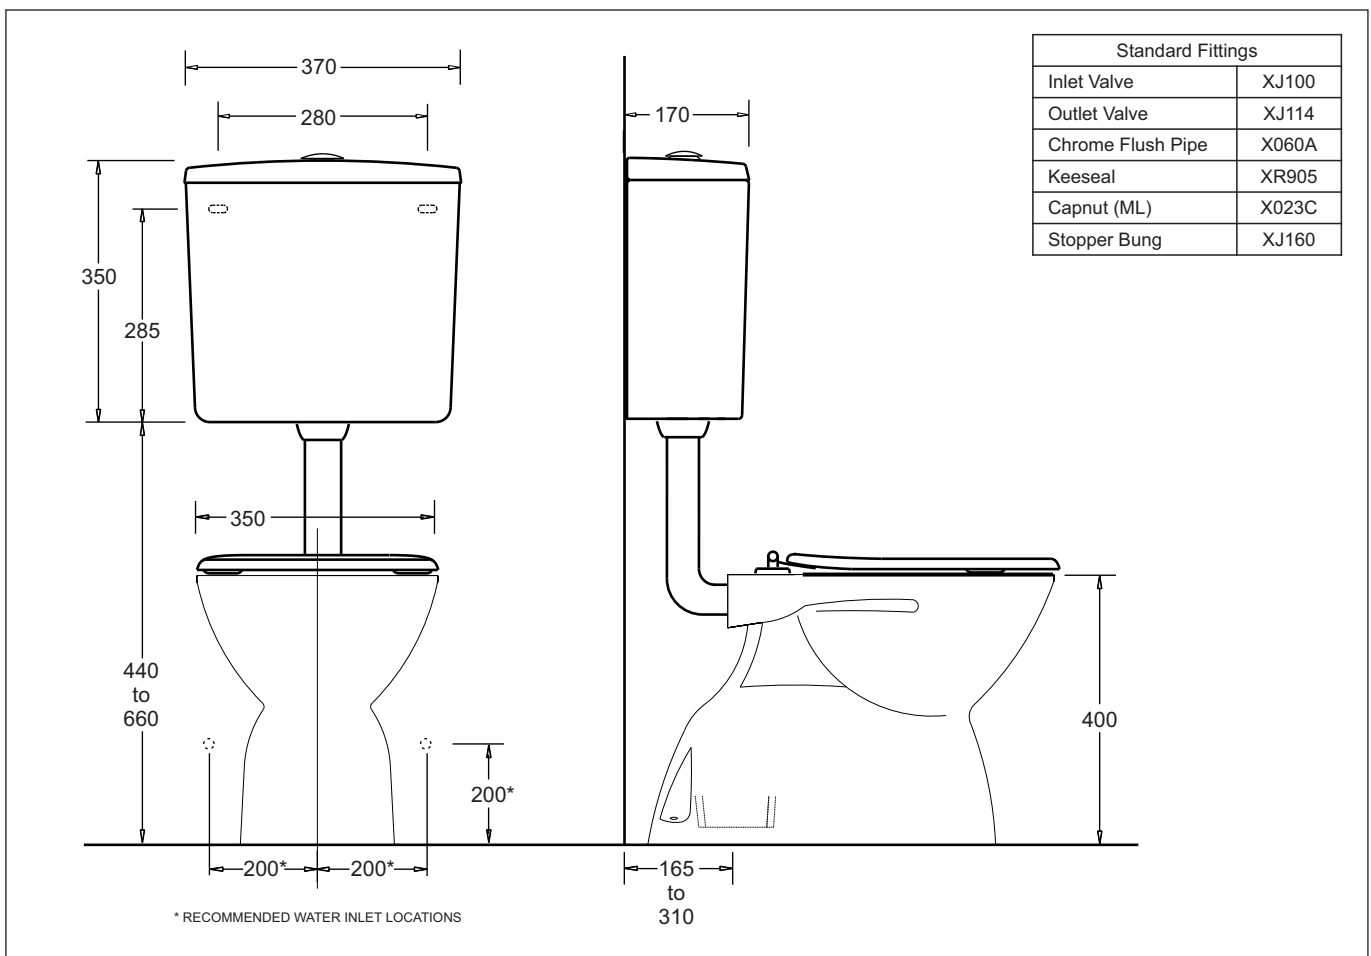

## DELUXE S TRAP SUITE

- Concealed outlet vitreous china S pan with vitreous china mid-level, bottom-entry cistern
- Suitable for domestic or commercial installations
- Includes a grey colour, Anti-Vanda seat
- Chrome finish buttons and flush-pipe
- Seat has no lid and incorporates lateral stabilizers
- A sturdy, reliable and durable product suitable for use in public spaces

### Provided

Item	Description	Code
Toilet Pan	Mode Deluxe skirted S Trap Pan	J2030
Cistern	Plaza Assist Cistern	J2201W
Seat	Plaza Assist Seat - Grey	RB6015G
Fixings	Cistern installation	X018
Instructions	Installation leaflet	✓
Anti Vandal	Kit including chrome button 50mm	XJ122B
Flush Pipe	Chrome plated brass, 300 x 350mm	X060A

All dimensions are in millimetres and are subject to normal manufacturing variation of +/- 3mm on all surfaces. As product development is ongoing BPA reserves the right to vary specifications without notice.