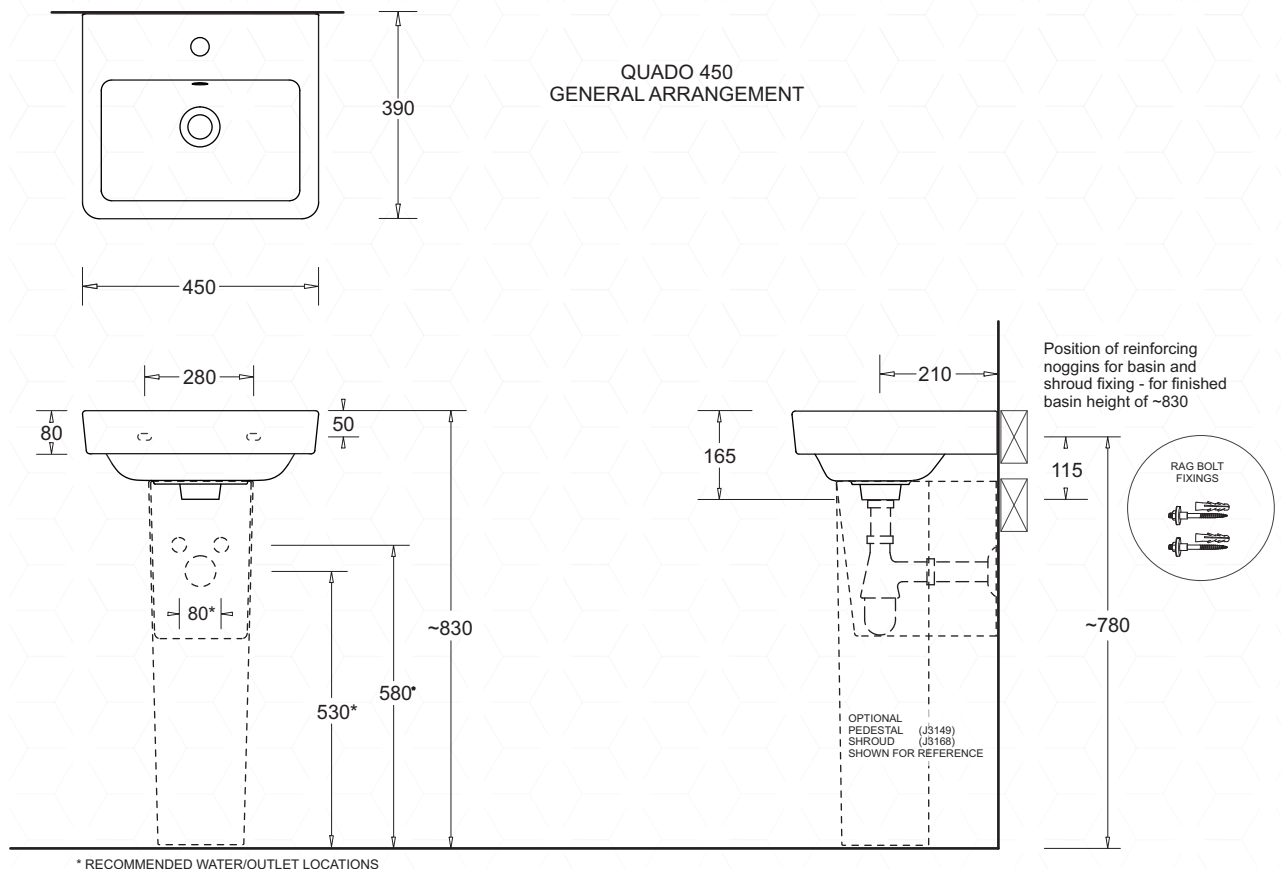

### FEATURES

- COMPACT RECTANGULAR CERAMIC WALL BASIN
- FEATURES A WIDE SOAP PLATFORM AREA
- 0 or 1 TAPHOLE
- STANDARD OVERFLOW
- 32mm WASTE OUTLET
- BASIN CAPACITY 4.0L

### OPTIONAL

STANDARD SHROUD

STANDARD PEDESTAL

J3168

J3149

### WARRANTY

10 YEARS - REFER TO T&CS AT [johnsonsuisse.com.au](http://johnsonsuisse.com.au)

NOMINAL SIZE 450 x 390mm